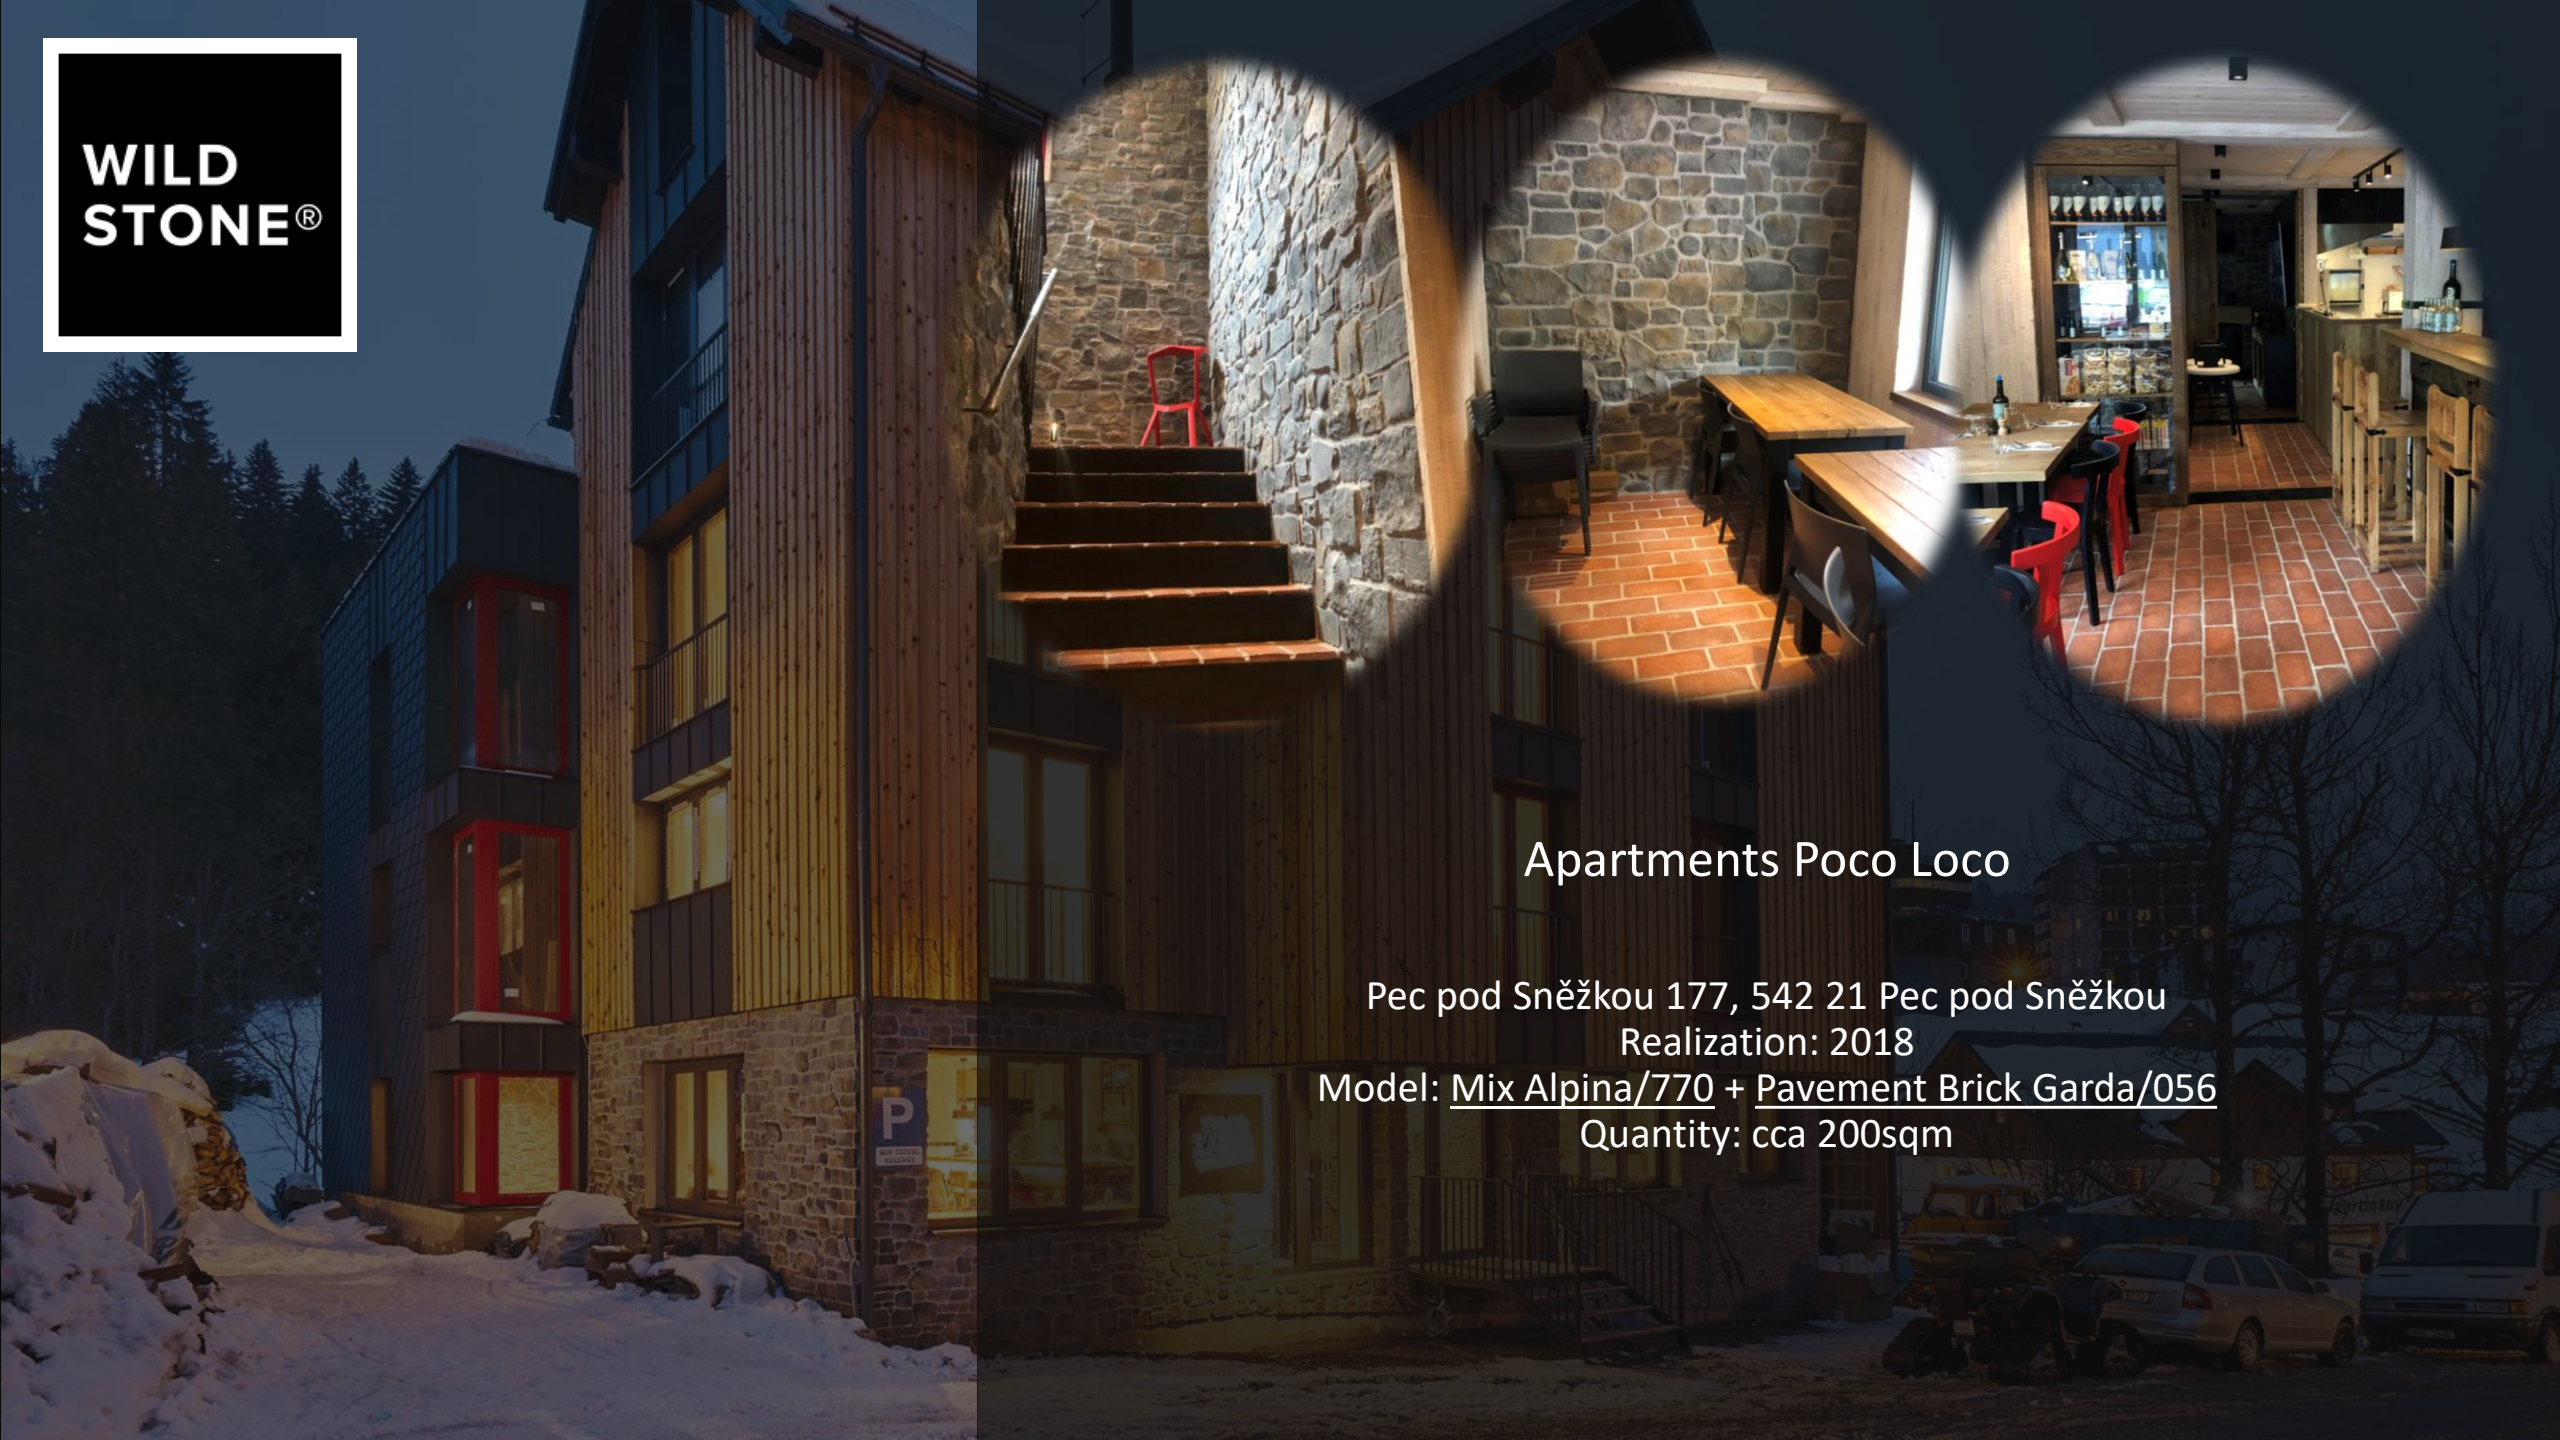

## Residence Kovárna

Pec pod Sněžkou 293, 542 21 Pec pod Sněžkou, Czech republic

Realization: 2013

Model: Mix Alpina/770

Quantity: cca 300sqm

**WILD  
STONE®**

Realization: 2019

Model: Mix Rustico/661

Quantity: cca 300sqm

**WILD  
STONE®**